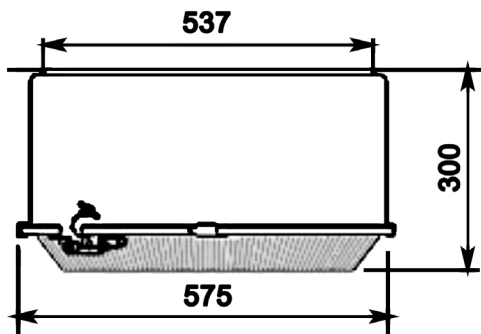

RONDALED

ALUMINIUM LIGHT

WADCO[®]
LIGHTING

5 Year Warranty

POLAR CURVE

RDL160C75N

Located At Horizontal Angle = 22.5, Vertical Angle = 41
#1 - Vertical Plane Through Horizontal Angles (90 - 270)
#2 - Vertical Plane Through Horizontal Angles (45 - 225)

SPECIFICATIONS

- Aluminium housing
- Corrosion resistant
- Rated to IP66
- Vossloh LED's and Driver 
- Wattage: 104W or 140W
- Instant ON/OFF switch
- Supply voltage: 220V-240V
- Acrylic refractor lens

DIMENSIONS

- 300mm(H) x 575mm(Dia)
- Weight: 9.2KG

OPTIONS

- Surface mounted or recessed
- Colour: 3000K or 5000K
- 3 hours auxiliary lighting in the event of power failure