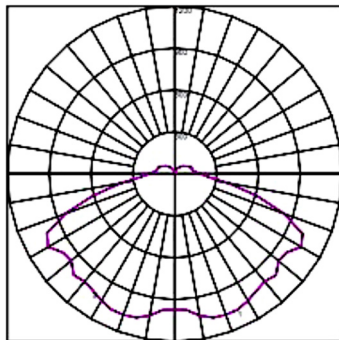

RONDALED

ALUMINIUM LIGHT

WADCO[®]
LIGHTING

5 Year Warranty

POLAR CURVE

RDL160C75N

Located At Horizontal Angle = 22.5, Vertical Angle = 41
#1 - Vertical Plane Through Horizontal Angles (90 - 270)
#2 - Vertical Plane Through Horizontal Angles (45 - 225)

SPECIFICATIONS

- Aluminium housing
- Corrosion resistant
- Rated to IP66
- Vossloh LED's and Driver 
- Wattage: 104W or 140W
- Instant ON/OFF switch
- Supply voltage: 220V-240V
- Acrylic refractor lens

DIMENSIONS

- 300mm(H) x 575mm(Dia)
- Weight: 9.2KG

OPTIONS

- Surface mounted or recessed
- Colour: 3000K or 5000K
- 3 hours auxiliary lighting in the event of power failure