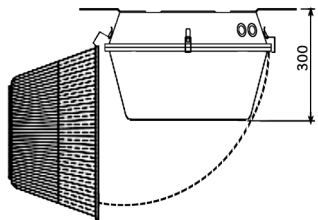

5 Year Warranty

POLAR CURVE

MLV60C75N

Maximum Candela = 9185

Located At Horizontal Angle = 0, Vertical Angle = 20

#1 - Vertical Plane Through Horizontal Angles (90 - 270)

#2 - Vertical Plane Through Horizontal Angles (180 - 0)

SPECIFICATIONS

- 316 Stainless steel housing
- Corrosion resistant
- Rated to IP66
- Vossloh LED's and Driver 
- Wattage: 50W
- Instant ON/OFF switch
- Supply voltage: 220V-240V
- Acrylic refractor lens

DIMENSIONS

- 300mm(H) x 418mm(Dia)
- Weight: 5.7KG

OPTIONS

- Colour: 3000K or 5000K
- Turtle friendly
- 3 hours auxiliary lighting in the event of power failure