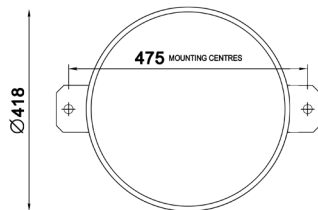

5 Year Warranty

POLAR CURVE

MLV60C75N

Maximum Candela = 9185

Located At Horizontal Angle = 0, Vertical Angle = 20

#1 - Vertical Plane Through Horizontal Angles (90 - 270)

#2 - Vertical Plane Through Horizontal Angles (180 - 0)

SPECIFICATIONS

- 316 Stainless steel housing
- Corrosion resistant
- Rated to IP66
- Vossloh LED's and Driver 
- Wattage: 50W
- Instant ON/OFF switch
- Supply voltage: 220V-240V
- Acrylic refractor lens

DIMENSIONS

- 300mm(H) x 418mm(Dia)
- Weight: 5.7KG

OPTIONS

- Colour: 3000K or 5000K
- Turtle friendly
- 3 hours auxiliary lighting in the event of power failure