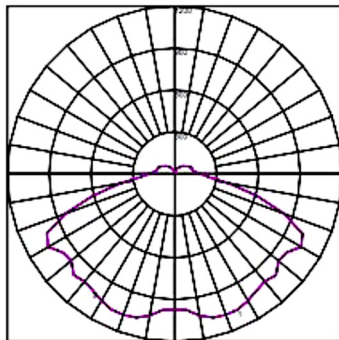

5 Year Warranty

POLAR CURVE

MLV60C75N

Maximum Candela = 9185

Located At Horizontal Angle = 0, Vertical Angle = 20

#1 - Vertical Plane Through Horizontal Angles (90 - 270)

#2 - Vertical Plane Through Horizontal Angles (180 - 0)

SPECIFICATIONS

- 316 Stainless steel housing
- Corrosion resistant
- Rated to IP66
- Vossloh LED's and Driver 
- Wattage: 50W
- Instant ON/OFF switch
- Supply voltage: 220V-240V
- Acrylic refractor lens

DIMENSIONS

- 300mm(H) x 418mm(Dia)
- Weight: 5.7KG

OPTIONS

- Colour: 3000K or 5000K
- Turtle friendly
- 3 hours auxiliary lighting in the event of power failure