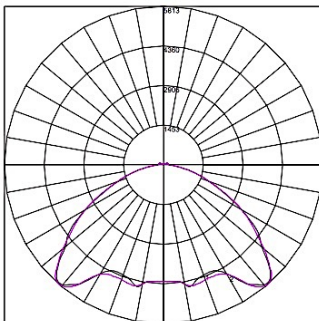

UltraLED

Aluminium High Bay & Low Bay

Dimensions

Specifications

- Recessed or surface mount
- Aluminium housing
- Long life LED
- 750mm(H) x 575mm(D)
- Weight: 12.4KG
- Supply voltage: 220V-240V

Options

- Wattage: 140W or 208W
- Colour: 3000K or 5000K

5 Year Warranty

Polar Curve

UXL208C75N

Maximum Candela = 5812.89

Located At Horizontal Angle = 22.5, Vertical Angle = 41

#1 - Vertical Plane Through Horizontal Angles (90 - 270)

#2 - Vertical Plane Through Horizontal Angles (45 - 225)