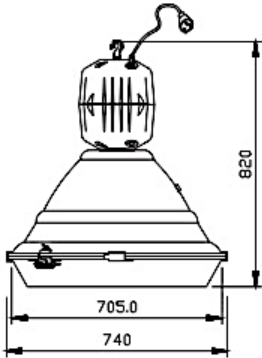

UltraLED

Aluminium High Bay & Low Bay

Dimensions

Specifications

- Recessed or surface mount
- Aluminium housing
- Long life LED
- 750mm(H) x 575mm(D)
- Weight: 12.4KG
- Supply voltage: 220V-240V

Options

- Wattage: 140W or 208W
- Colour: 3000K or 5000K

5 Year Warranty

Polar Curve

UXL208C75N

Maximum Candela = 5812.89

Located At Horizontal Angle = 22.5, Vertical Angle = 41

#1 - Vertical Plane Through Horizontal Angles (90 - 270)

#2 - Vertical Plane Through Horizontal Angles (45 - 225)